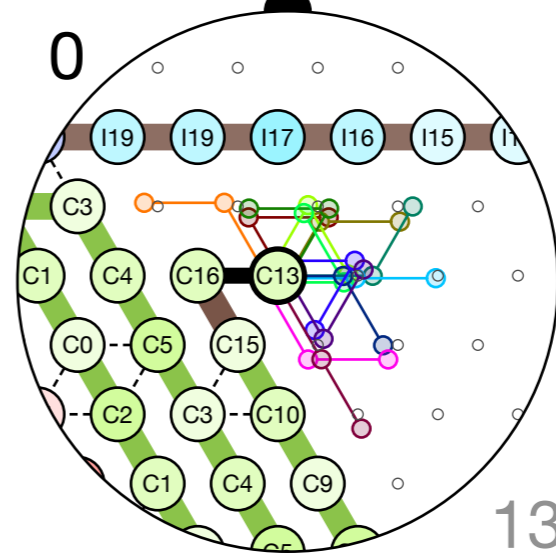

2757
C: Tape End
Bead C16

2758
C: Tape End
Bead C13

Next: # 2759