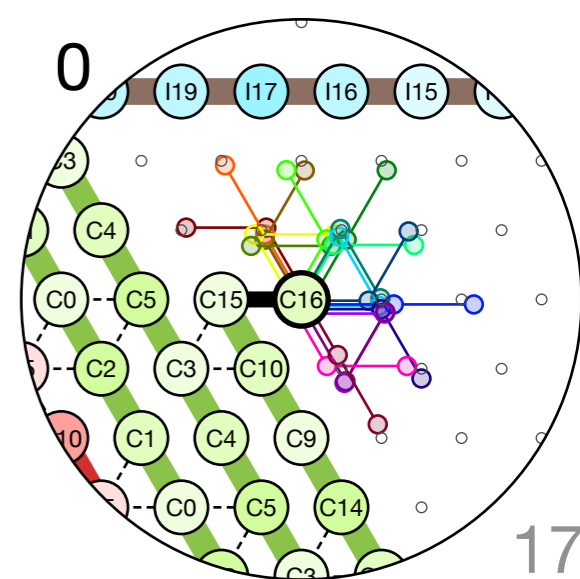

2757
C: Tape End
Bead C16

2758
C: Tape End
Bead C13

Next: # 2759