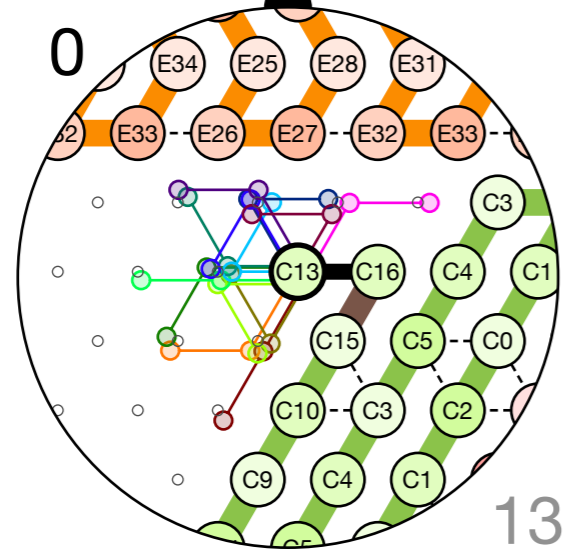

4078
C: Tape End
Bead C15

4079
C: Tape End
Bead C16

4080
C: Tape End
Bead C13

Next: # 4081