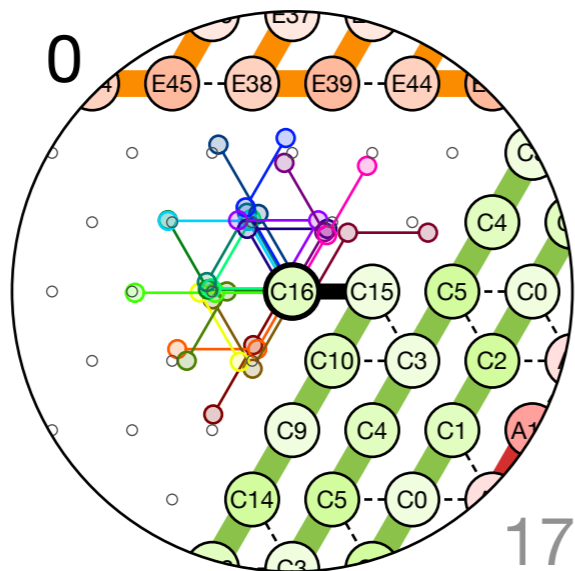

4459
C: Tape End
Bead C16

4460
C: Tape End
Bead C13

Next: # 4461