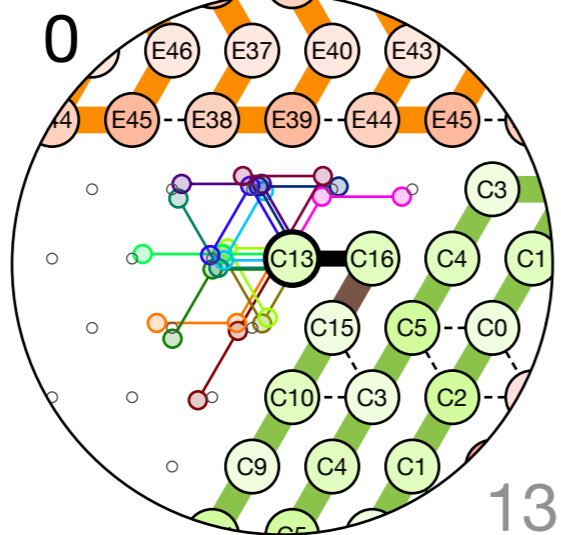

4459
C: Tape End
Bead C16

4460
C: Tape End
Bead C13

Next: # 4461