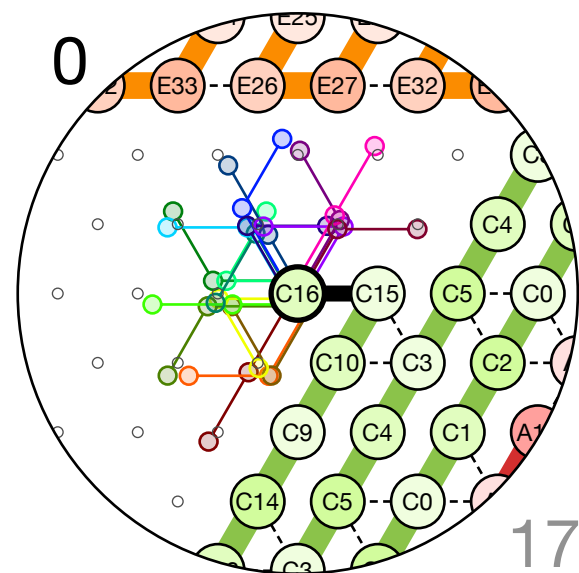

4475
C: Tape End
Bead C16

4476
C: Tape End
Bead C13

Next: # 4477