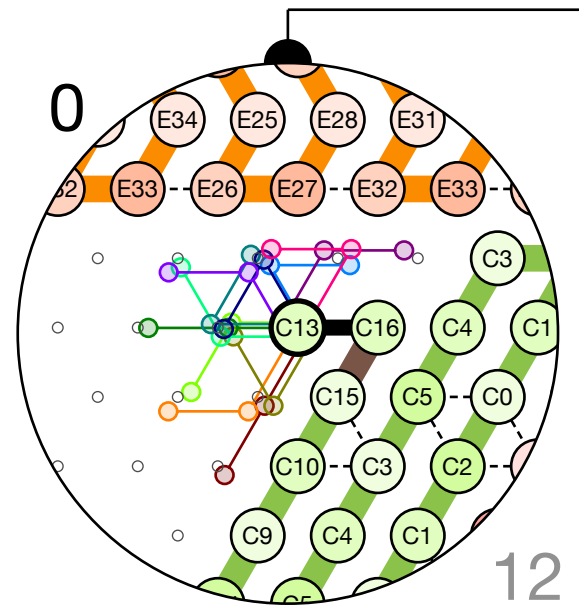

4475
C: Tape End
Bead C16

4476
C: Tape End
Bead C13

Next: # 4477