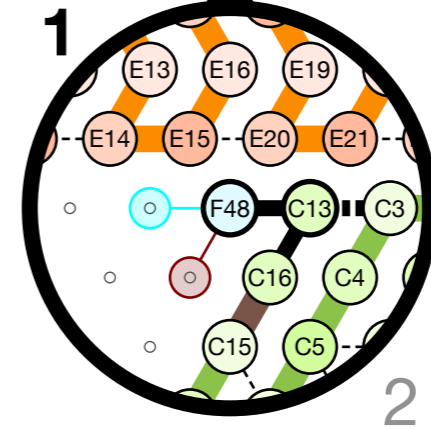

4605
C: Tape End
Bead C16

4606
C: Tape End
Bead C13

Next: # 4607