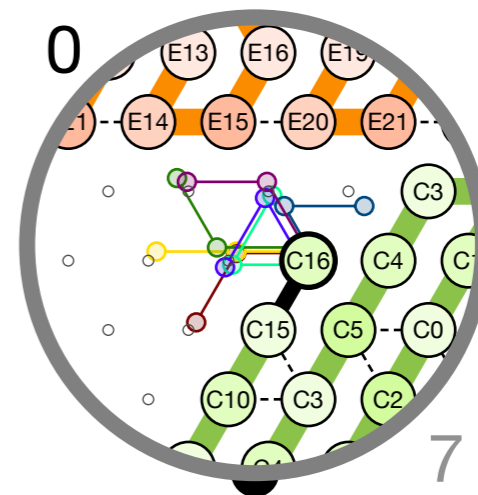

4605
C: Tape End
Bead C16

4606
C: Tape End
Bead C13

Next: # 4607