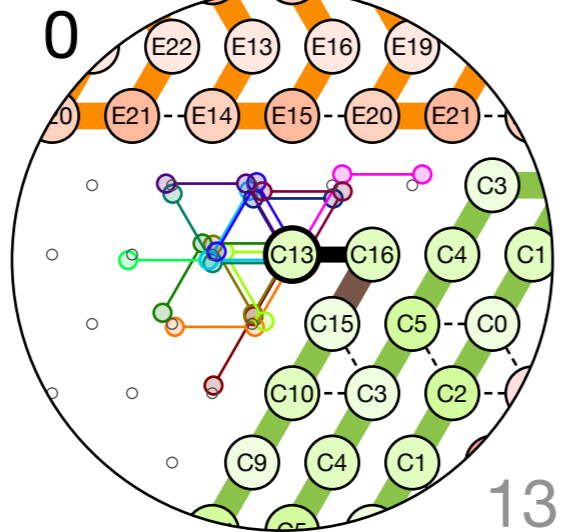

4605
C: Tape End
Bead C16

4606
C: Tape End
Bead C13

Next: # 4607