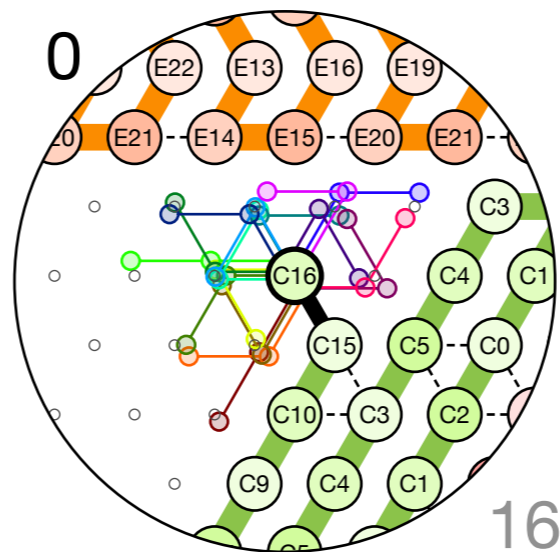

4605
C: Tape End
Bead C16

4606
C: Tape End
Bead C13

Next: # 4607