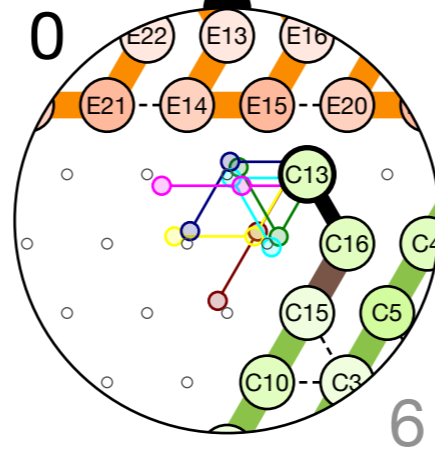

4605
C: Tape End
Bead C16

4606
C: Tape End
Bead C13

Next: # 4607