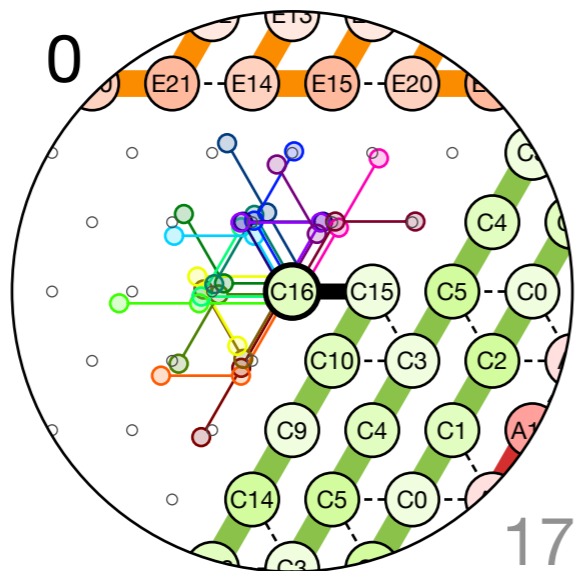

4605
C: Tape End
Bead C16

4606
C: Tape End
Bead C13

Next: # 4607