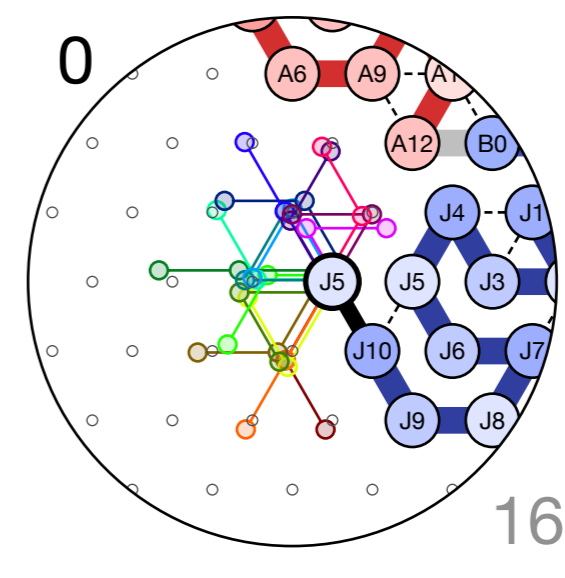

4649
F: Zag Init
Bead J5

4650
F: Zag Init
Bead J6

Next: # 0763