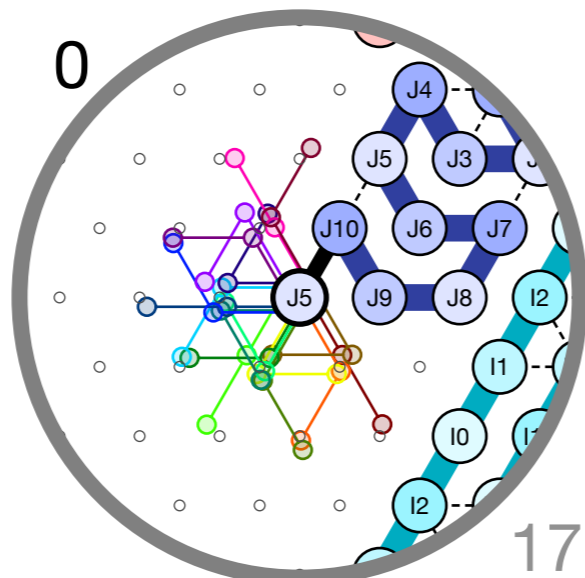

4649
F: Zag Init
Bead J5

4650
F: Zag Init
Bead J6

Next: # 0763