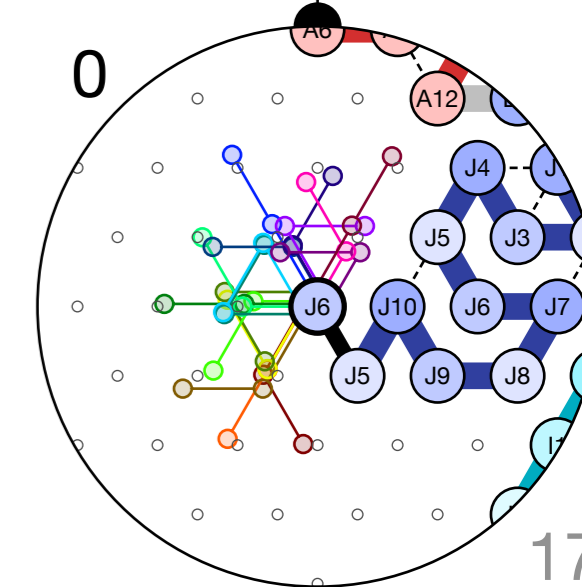

4649
F: Zag Init
Bead J5

4650
F: Zag Init
Bead J6

Next: # 0763