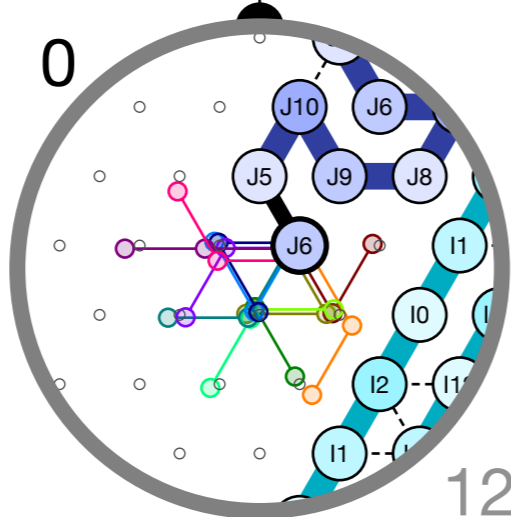

4649
F: Zag Init
Bead J5

4650
F: Zag Init
Bead J6

Next: # 0763