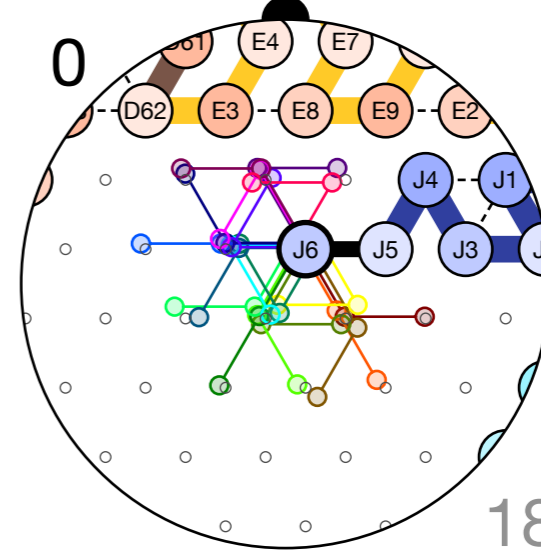

4960
F: Zag Init
Bead J5

4961
F: Zag Init
Bead J6

Next: # 4279